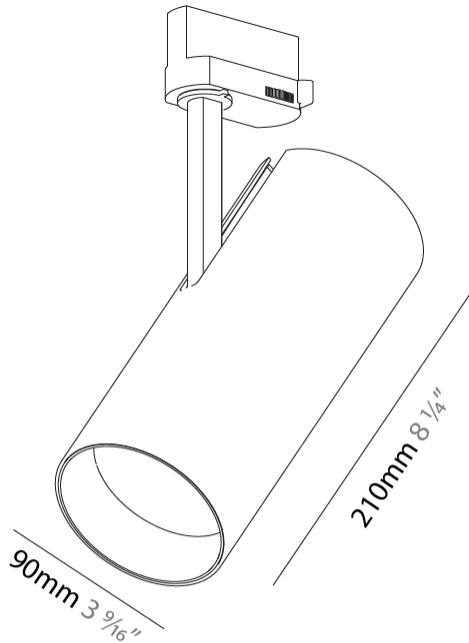

GENERAL

Series: Imagine
Subseries: Imagine 90
Brand: Prolicht
Division: Architectural
Mounting Type: Track
Mounting Location: Ceiling

PHYSICAL

Shape: Cylinder
Diameter (mm): 90
Diameter (in): 3 9/16
Height (mm): 210
Height (in): 8 1/4
Max. Overall Height (mm): 230
Max. Overall Height (in): 9 1/16
Light Distribution: Adjustable / Direct
Weight (kg): 0.886
Weight (lbs): 1.95

Fixture Finish: SSR / BKV / CWI / CRY / HAB / UFT / ITA / RUA / FTG / MYG / LOD / PUS / FRO / FUP / KIA / POP / BLS / SPG / MEY / GOH / GUM / CHC / COM / ABZ / JAG / OBR / MOS / ROR

Fixture Material: Aluminum Die Cast

ELECTRICAL

Lamp Type: LED (Zhaga Standard)
Input Wattage (W): 28
Total Output Wattage (W): 26
Dimming: Tri-Mode (Non-Dimming and Phase Dimming (120Vac only) and 0-10V Dimming)
Driver Included: Yes
Driver Location: Integrated
Driver Type: Constant Current - Universal
Driver Class: Class 2
Input Voltage (V): 120 - 277
Constant Current (MA): 700

LED

Number of LEDs: 1
Color Temperature (°K): 2700 / 3000 / 3500 / 4000
Max. Delivered Lumen (lm): 1917 / 1995 / 2114 / 2157
Nominal Lumen (lm): 2909 / 3028 / 3208 / 3273
CRI: >90 CRI
Lamp Life (hrs): 50000

OPTICAL

Reflector: 6 / 14 / 32

RATINGS AND CERTIFICATIONS

Certified By: Certified for North American Standards
IP rating: IP20

90°

350°