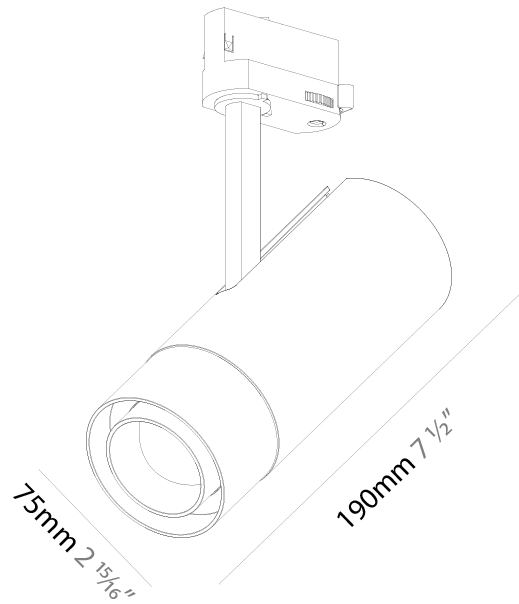

GENERAL

Series: Imagine
 Subseries: Imagine Flex
 Brand: Prolicht
 Division: Architectural
 Mounting Type: Track
 Mounting Location: Ceiling
 Subcategory: Spots

PHYSICAL

Shape: Cylinder
 Diameter (mm): 75
 Diameter (in): 2 ¹⁵/₁₆
 Height (mm): 190
 Height (in): 7 ¹/₂
 Max. Overall Height (mm): 210
 Max. Overall Height (in): 8 ¹/₄
 Light Distribution: Adjustable / Direct
 Weight (kg): 0.702
 Weight (lbs): 1.54
 Fixture Finish: SSR / BKV / CWI / CRY / HAB / UFT / ITA / RUA / FTG / MYG / LOD / PUS / FRO / FUP / KIA / POP / BLS / SPG / MEY / GOH / GUM / CHC / COM / ABZ / JAG / OBR / MOS / ROR
 Holder Finish: BLK / WHI / SIL
 Fixture Material: Aluminum Die Cast

OPTICAL

Reflector°: 14° to 48°
 Adjustability: Rotational 350°; Tilt 90°

RATINGS AND CERTIFICATIONS

Certified By: Certified for North American Standards
 IP rating: IP20

A3T110-

PROJECT

TYPE

SPECIFIER